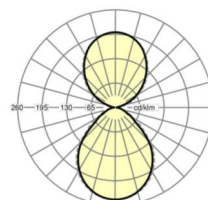

ELECTRICAL ENGINEERING

Controller	Electronic driver DALI2 (1 pcs.)
System output	29W
Mains voltage	230V/50Hz
Circuit breakers (inrush current)	17 pieces/B10, 28 pieces/B16, 29 pieces/C10, 47 pieces/C16
Energy efficiency class/light source	C

LIGHTING TECHNOLOGY

Placement	LED, Colour rendering/Light colour CRI ≥ 80 / 4000K
Colour tolerance (MacAdam)	3SDCM
Nominal luminous flux	4084lm
LED service life	50000h L80/B10 (Tq 25°C)
Luminaire luminous efficiency	143lm/W
UGR lat./long.	14.8 / 15.4

MECHANICS

Housing colour	silver grey/white aluminium RAL 9006
Dimensions (LxWxH/DxH)	1240mm x 198mm x 37mm
Weight (net)	4.63kg
Type of installation	Pendant individual mounting

Dimensions

L	1240 mm	Length
B	198 mm	Width
H	37 mm	Height
A1	1216 mm	Mounting distance single mounting
A2	1279 mm	Mounting distance 1st luminaire of the light run
A3	1342 mm	Mounting distance between luminaires in a light run arrangement
P min	150 mm	Minimum suspension length
P max	1900 mm	Maximum suspension length

DEEP-LINK

<https://www.regiolux.de/en/article/60312026695>

Reference	LED 4100lm 840
ηLB	100 %
Φ ↓/↑	51 % / 49 %
UGR lat./long.	14.8 / 15.4
VDU	65° < 3000cd/m²